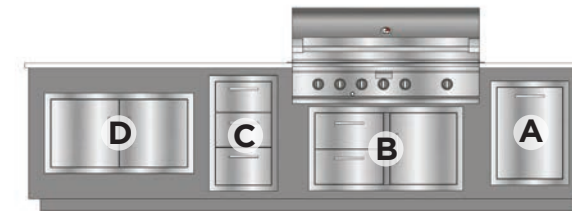

ARDEO 1200-GCR
Grill Centered Right