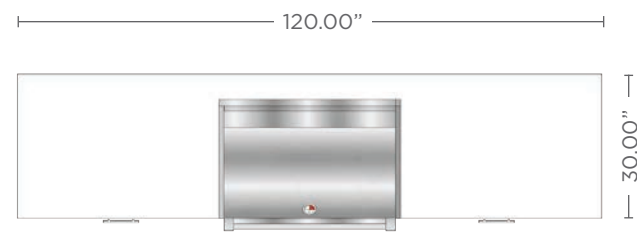

ARDEO 1000

STANDARD CONFIGURATIONS Please see price list for component options.*

10' OUTDOOR KITCHEN

- 3/16" Thick powder coated aluminum frame
- High quality, stainless steel components
- Many component configurations available
- Clean, modern look
- Easy to install with adjustable toe-kick
- Beautiful counter options
- Interior floor lined with composite deck boards
- Optional LED toe kick lighting

The Ardeo 1000 offers more counter space for those outdoor living areas that can afford a little extra elbow room. This model offers all the same component options as the 800, just with some extra breathing room.

ARDEO 1000-GC
Grill Centered