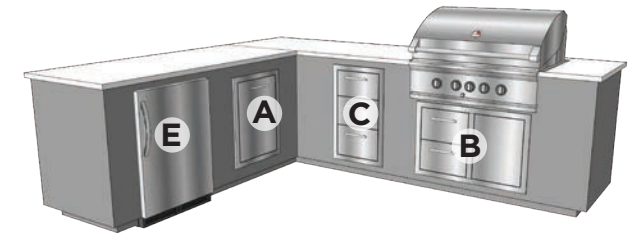

ARDEO 1000-L-GRF
Grill Right with Fridge