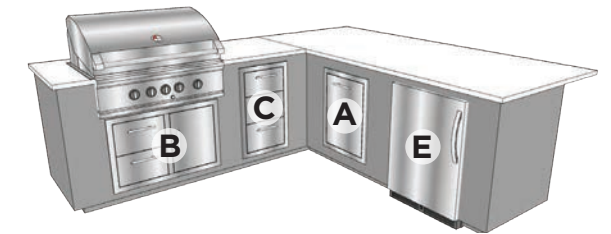

ARDEO 1000LS-GLF
Grill Left with Fridge