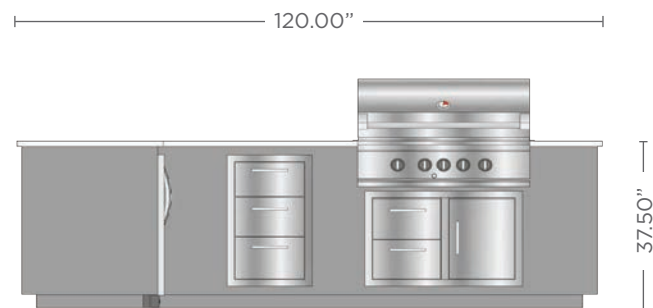

*This product is customizable. Contact us for additional selections and configurations. In rare situations, certain component combinations may not be possible. If this is an issue with your selections, we will notify you and suggest possible alternatives prior to fabrication.