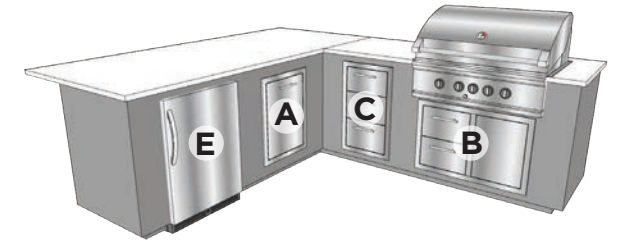

ARDEO 1000LS-GRF
Grill Right with Fridge