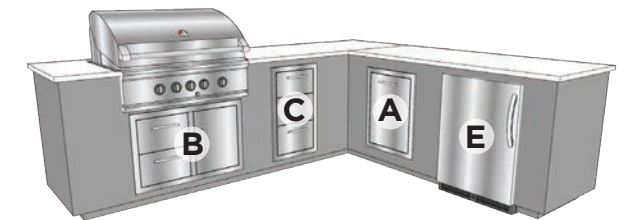

ARDEO 1000-L-GLF
Grill Left with Fridge