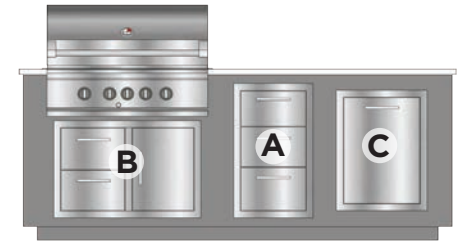

ARDEO 800-GL
Grill Left