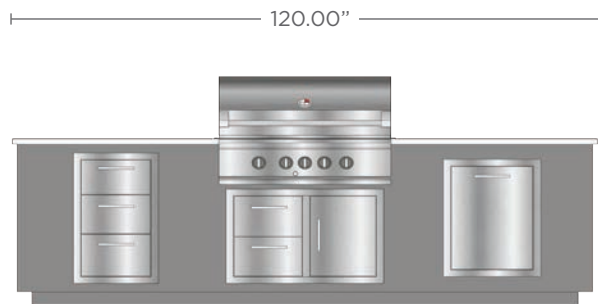

ARDEO 1000

STANDARD CONFIGURATIONS Please see price list for component options.*

10' OUTDOOR KITCHEN

- 3/16" Thick powder coated aluminum frame
- High quality, stainless steel components
- Many component configurations available
- Clean, modern look
- Easy to install with adjustable toe-kick
- Beautiful counter options
- Interior floor lined with composite deck boards
- Optional LED toe kick lighting

The Ardeo 1000 offers more counter space for those outdoor living areas that can afford a little extra elbow room. This model offers all the same component options as the 800, just with some extra breathing room.

ARDEO 1000-GC
Grill Centered