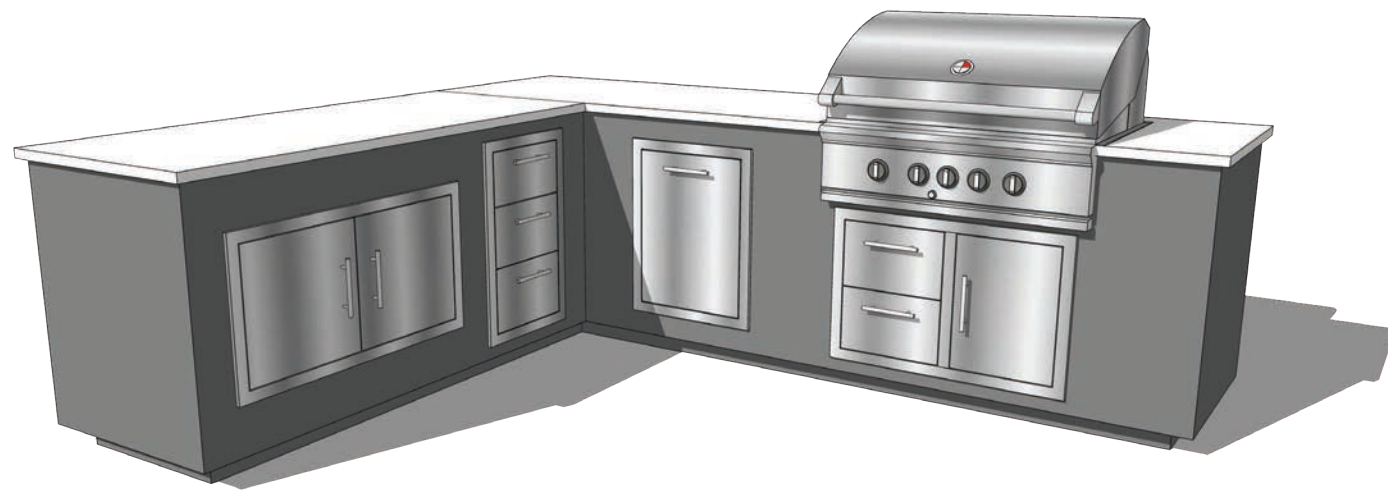

10' L-SHAPED OUTDOOR KITCHEN

- 3/16" Thick powder coated aluminum frame
- High quality, stainless steel components
- Many component configurations available
- Clean, modern look
- Easy to install with adjustable toe-kick
- Beautiful counter options
- Interior floor lined with composite deck boards
- Optional LED toe kick lighting

This is our solution for a corner-fitting outdoor kitchen. Use it to fill the corner of a deck or patio or bring it out in the open to help define the space. Either way, it will shine.

ARDEO 1000-L-GR
Grill Right