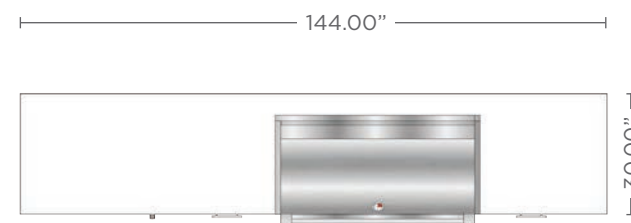

12' OUTDOOR KITCHEN

- 3/16" Thick powder coated aluminum frame
- High quality, stainless steel components
- Many component configurations available
- Clean, modern look
- Easy to install with adjustable toe-kick
- Beautiful counter options
- Interior floor lined with composite deck boards
- Optional LED toe kick lighting

Are you looking for an outdoor kitchen with more storage, room to work, and component options? The Ardeo 1200 will satisfy your needs. Use it to create a well-outfitted cooking and entertaining experience. Large grills feel right at home in the 1200. Need a little room for a countertop appliance like a pizza oven? This kitchen will handle it.

ARDEO 1200-GCL
Grill Centered Left