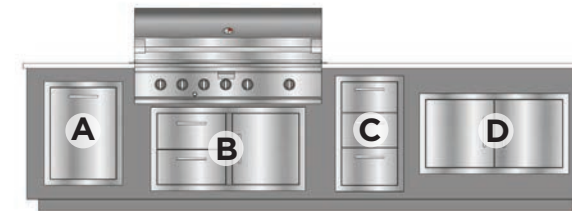

12' OUTDOOR KITCHEN

- 3/16" Thick powder coated aluminum frame
- High quality, stainless steel components
- Many component configurations available
- Clean, modern look
- Easy to install with adjustable toe-kick
- Beautiful counter options
- Interior floor lined with composite deck boards
- Optional LED toe kick lighting

Are you looking for an outdoor kitchen with more storage, room to work, and component options? The Ardeo 1200 will satisfy your needs. Use it to create a well-outfitted cooking and entertaining experience. Large grills feel right at home in the 1200. Need a little room for a countertop appliance like a pizza oven? This kitchen will handle it.

ARDEO 1200-GCL
Grill Centered Left