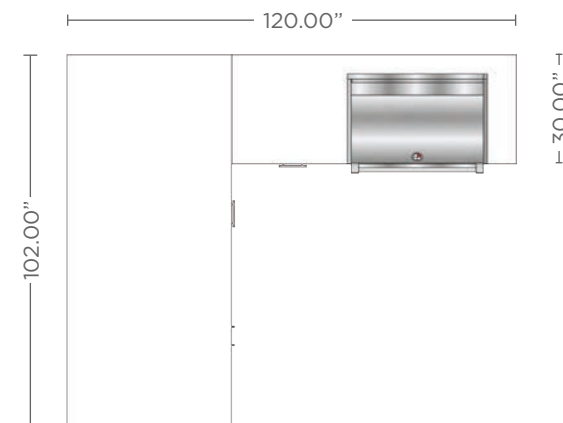

## 10' L-SHAPED OUTDOOR KITCHEN with bar seating extension

- 3/16" Thick powder coated aluminum frame
- High quality, stainless steel components
- Many component configurations available
- Clean, modern look
- Easy to install with adjustable toe-kick
- Beautiful counter options
- Interior floor lined with composite deck boards
- Optional LED toe kick lighting

**ARDEO 1000LS-GR**  
Grill Right

**ARDEO 1000LS-GRF**  
Grill Right with Fridge

**ARDEO 1000LS-GL**  
Grill Left

**ARDEO 1000LS-GLF**  
Grill Left with Fridge

\*This product is customizable. Contact us for additional selections and configurations. In rare situations, certain component combinations may not be possible. If this is an issue with your selections, we will notify you and suggest possible alternatives prior to fabrication.