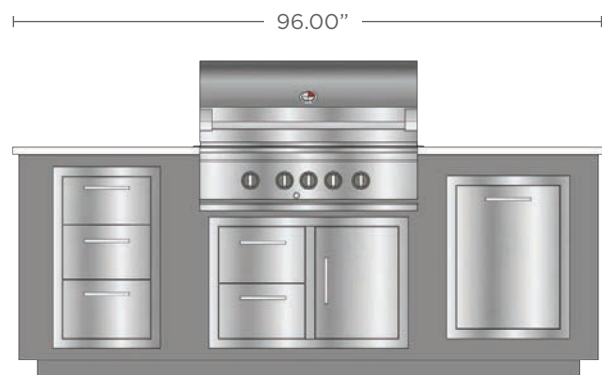

8' OUTDOOR KITCHEN

- 3/16" Thick powder coated aluminum frame
- High quality, stainless steel components
- Many component configurations available
- Clean, modern look
- Easy to install with adjustable toe-kick
- Beautiful counter options
- Interior floor lined with composite deck boards
- Optional LED toe kick lighting

The Ardeo 800 is a solid option for almost any outdoor space. It offers enough storage and work space options to be very functional without taking up too much space. Perfect for any deck or patio.

ARDEO 800-GC
Grill Centered