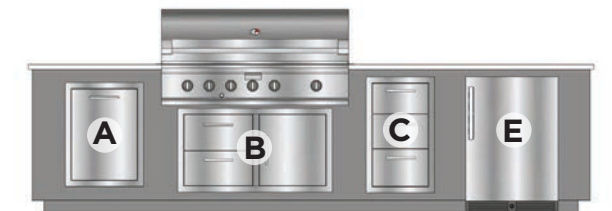

ARDEO 1200-GCLF
Grill Centered Left with Fridge