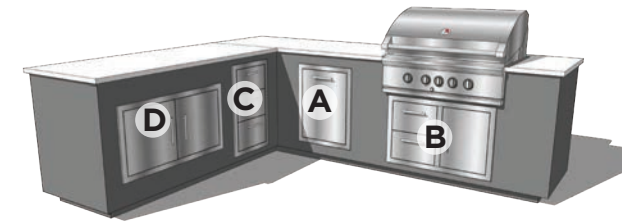

10' L-SHAPED OUTDOOR KITCHEN

- 3/16" Thick powder coated aluminum frame
- High quality, stainless steel components
- Many component configurations available
- Clean, modern look
- Easy to install with adjustable toe-kick
- Beautiful counter options
- Interior floor lined with composite deck boards
- Optional LED toe kick lighting

This is our solution for a corner-fitting outdoor kitchen. Use it to fill the corner of a deck or patio or bring it out in the open to help define the space. Either way, it will shine.

ARDEO 1000-L-GR
Grill Right