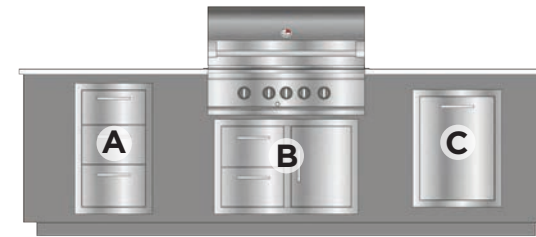

ARDEO 1000

STANDARD CONFIGURATIONS Please see price list for component options.*

10' OUTDOOR KITCHEN

- 3/16" Thick powder coated aluminum frame
- High quality, stainless steel components
- Many component configurations available
- Clean, modern look
- Easy to install with adjustable toe-kick
- Beautiful counter options
- Interior floor lined with composite deck boards
- Optional LED toe kick lighting

The Ardeo 1000 offers more counter space for those outdoor living areas that can afford a little extra elbow room. This model offers all the same component options as the 800, just with some extra breathing room.

ARDEO 1000-GC
Grill Centered