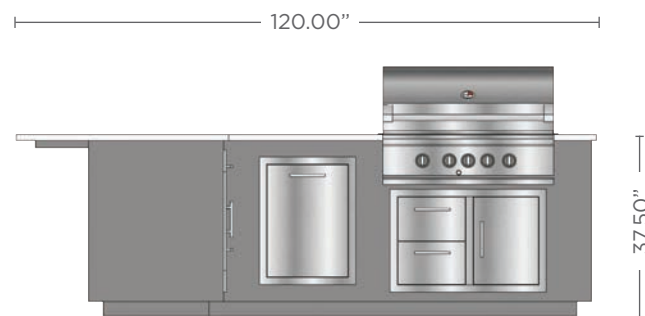

**ARDEO 1000LS-GR**  
Grill Right

**ARDEO 1000LS-GRF**  
Grill Right with Fridge

**ARDEO 1000LS-GL**  
Grill Left

**ARDEO 1000LS-GLF**  
Grill Left with Fridge

\*This product is customizable. Contact us for additional selections and configurations. In rare situations, certain component combinations may not be possible. If this is an issue with your selections, we will notify you and suggest possible alternatives prior to fabrication.