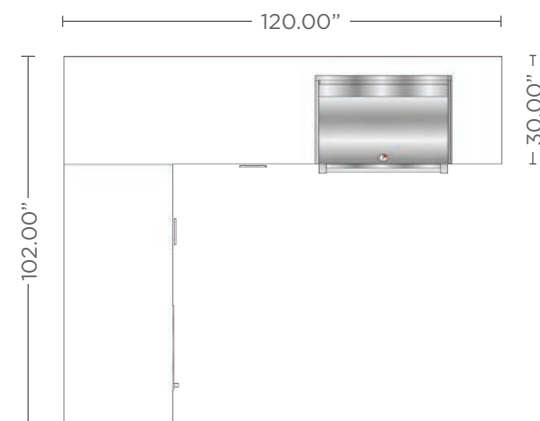

*This product is customizable. Contact us for additional selections and configurations. In rare situations, certain component combinations may not be possible. If this is an issue with your selections, we will notify you and suggest possible alternatives prior to fabrication.