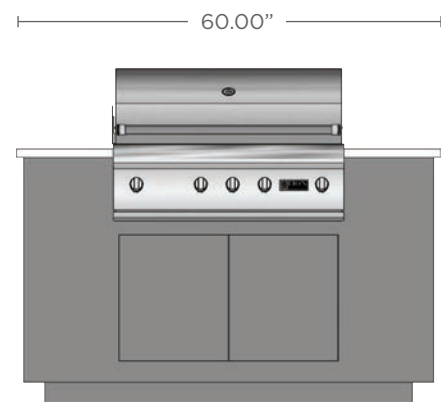

CALEO 500

5' OUTDOOR KITCHEN

- 3/16" Thick powder coated aluminum frame
- Flush fitting access doors that match frame
- Select almost any desired grill (or no grill at all)
- Easy to install with adjustable toe-kick
- Beautiful counter options
- Interior floor lined with composite deck boards
- Optional LED toe kick lighting

If you're looking for a beautifully simple solution for basic outdoor cooking, this outdoor kitchen is for you. It is stylish without any extra fuss. Easy to install and easy to clean, the Caleo does its job without being overly flashy.

37.50"