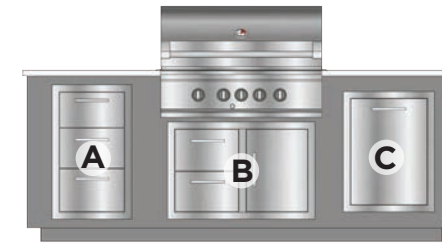

8' OUTDOOR KITCHEN

- 3/16" Thick powder coated aluminum frame
- High quality, stainless steel components
- Many component configurations available
- Clean, modern look
- Easy to install with adjustable toe-kick
- Beautiful counter options
- Interior floor lined with composite deck boards
- Optional LED toe kick lighting

The Ardeo 800 is a solid option for almost any outdoor space. It offers enough storage and work space options to be very functional without taking up too much space. Perfect for any deck or patio.

ARDEO 800-GC
Grill Centered