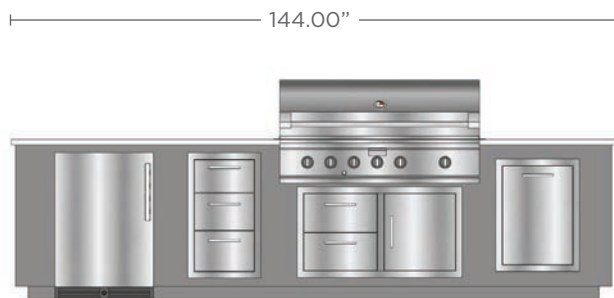

12' OUTDOOR KITCHEN

- 3/16" Thick powder coated aluminum frame
- High quality, stainless steel components
- Many component configurations available
- Clean, modern look
- Easy to install with adjustable toe-kick
- Beautiful counter options
- Interior floor lined with composite deck boards
- Optional LED toe kick lighting

Are you looking for an outdoor kitchen with more storage, room to work, and component options? The Ardeo 1200 will satisfy your needs. Use it to create a well-outfitted cooking and entertaining experience. Large grills feel right at home in the 1200. Need a little room for a countertop appliance like a pizza oven? This kitchen will handle it.

ARDEO 1200-GCL
Grill Centered Left