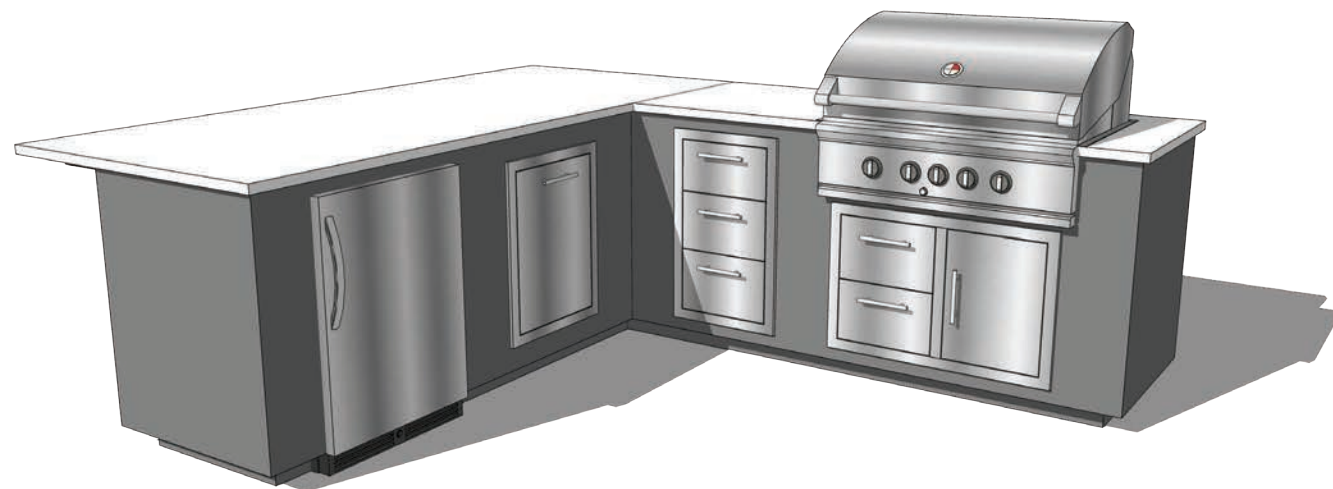

10' L-SHAPED OUTDOOR KITCHEN with bar seating extension

- 3/16" Thick powder coated aluminum frame
- High quality, stainless steel components
- Many component configurations available
- Clean, modern look
- Easy to install with adjustable toe-kick
- Beautiful counter options
- Interior floor lined with composite deck boards
- Optional LED toe kick lighting

The Ardeo 1000-LS is essentially the same as the 1000-L with a countertop extension that allows for bar seating. It's a great way to entertain groups or to gather as a family. Let's face it, everyone wants to hang out by the grill anyway. That's where the action is.

ARDEO 1000LS-GR
Grill Right