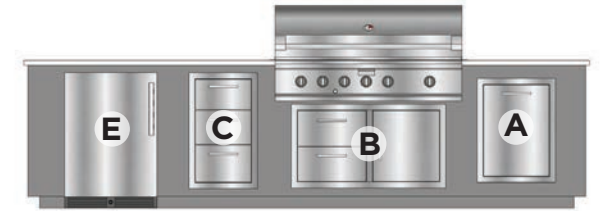

ARDEO 1200-GCRF
Grill Centered Right with Fridge