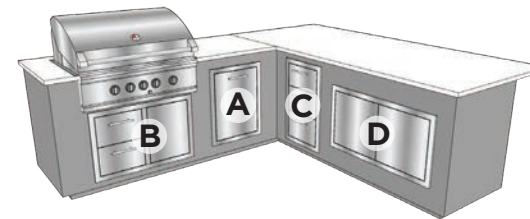

ARDEO 1000LS-GL
Grill Left