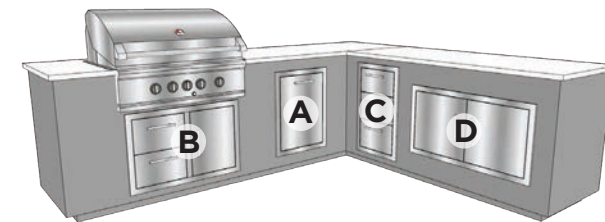

ARDEO 1000-L-GL
Grill Left